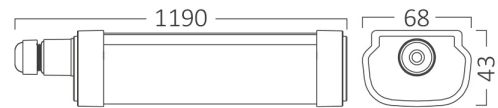

## TECHNICAL DATA SHEET

MODEL	BT07-31280
DESCRIPTION	BRY-PROLINE-IPG-M-40W-3IN1-IP65-WATERPROOF LIGHT

**Braytron**

PROLINE IPG M  
WATERPROOF LIGHT

Model No:  
BT07-31280

40w - 4500lm

- 3 CCT (3000K, 4000K, 6500K)
- Beam angle: 120°
- Linkable: Max Up To 8 PCS
- 220-240V

LED  
IP65

PROLINE IPG M  
LED WATERPROOF LIGHT

**ENERGY**

**BRAYTRON**  
BT07-31280

A  
B  
C  
D  
E  
F  
G

**E**

40  
kWh/1000h

2019/2015

### Dimensions & Weight

P. Length	: 1190 mm
P. Width	: 68 mm
P. Height	: 43 mm
Weight	: 454 gr