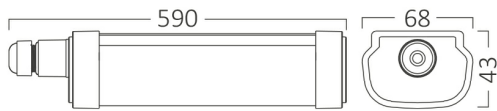

Braytron

PRODUCT DATASHEET

MODEL NO BT07-30630

DESCRIPTION BRY-PROLINE-IPG-M-20W-6500K-IP65-WATERPROOF LIGHT

Luminare is intended to use in outdoor applications
Connection: Up to 8 pcs linkable

BRAYTRON SRL

Electrical Characteristics

Lifetime	:	20000 h
Voltage	:	220-240V
Power Factor	:	>0,9
Material	:	PC
Working Temperature	:	-20 C+40 C
Frequency	:	50-60 Hz

Package Informations

N.W.	:	4,65 kgs
G.W.	:	6,35 kgs
PCS/CTN	:	20 pcs
Length	:	615 mm
Width	:	315 mm
Height	:	265 mm
EAN	:	5949097720277

Product Characteristics

Wattage	:	20 w
Color Temperature	:	6500K
Quse Lumen	:	2240 lm
Color Rendering Index (CRI)	:	>80
Energy Efficiency Level	:	E
Beam Angle	:	120° Degrees
Color Category	:	Cool White

Dimensions & Weight

P. Length	:	590 mm
P. Width	:	68 mm
P. Height	:	43 mm
Weight	:	235 gr