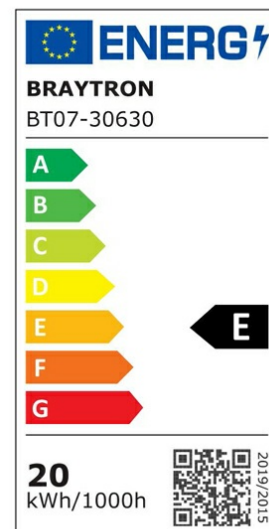

Braytron

PRODUCT DATASHEET

MODEL NO BT07-30630

DESCRIPTION BRY-PROLINE-IPG-M-20W-6500K-IP65-WATERPROOF LIGHT

Luminare is intended to use in outdoor applications
Connection: Up to 8 pcs linkable

BRAYTRON SRL

Bulavardul Iuliu Maniu, Nr.616, Sector 6, 061129, Bucuresti-ROMANIA

info@braytron.com

www.braytron.com

Page 1-2

General Characteristics

Model No	:	BT07-30630
Main Family	:	Outdoor Lighting
Sub Family	:	LED Waterproof Light
Type	:	Waterproof
Body Color	:	White
Lamp Shape	:	Non-Directional
Dimmable	:	Not-Dimmable
Light Source	:	LED
Warranty	:	2 years
Class	:	Class II
IP	:	IP65
IK	:	IK06

Electrical Characteristics

Lifetime	:	20000 h
Voltage	:	220-240V
Power Factor	:	>0,9
Material	:	PC
Working Temperature	:	-20 C+40 C
Frequency	:	50-60 Hz

Package Informations

N.W.	:	4,65 kgs
G.W.	:	6,35 kgs
PCS/CTN	:	20 pcs
Length	:	615 mm
Width	:	315 mm
Height	:	265 mm
EAN	:	5949097720277

Product Characteristics

Wattage	:	20 w
Color Temperature	:	6500K
Quse Lumen	:	2240 lm
Color Rendering Index (CRI)	:	>80
Energy Efficiency Level	:	E
Beam Angle	:	120° Degrees
Color Category	:	Cool White