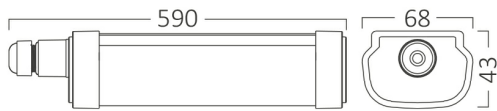

Braytron

PRODUCT DATASHEET

MODEL NO BT07-30610

DESCRIPTION BRY-PROLINE-IPG-M-20W-4000K-IP65-WATERPROOF LIGHT

Luminare is intended to use in outdoor applications
Connection: Up to 8 pcs linkable

BRAYTRON SRL

Electrical Characteristics

Lifetime	:	20000 h
Voltage	:	220-240V
Power Factor	:	>0,9
Material	:	PC
Working Temperature	:	-20 C+40 C
Frequency	:	50-60 Hz

Package Informations

N.W.	:	4,65 kgs
G.W.	:	6,35 kgs
PCS/CTN	:	20 pcs
Length	:	615 mm
Width	:	315 mm
Height	:	265 mm
EAN	:	5949097720260

Product Characteristics

Wattage	:	20 w
Color Temperature	:	4000K
Quse Lumen	:	2240 lm
Color Rendering Index (CRI)	:	>80
Energy Efficiency Level	:	E
Beam Angle	:	120° Degrees
Color Category	:	Natural White

Dimensions & Weight

P. Length	:	590 mm
P. Width	:	68 mm
P. Height	:	43 mm
Weight	:	235 gr