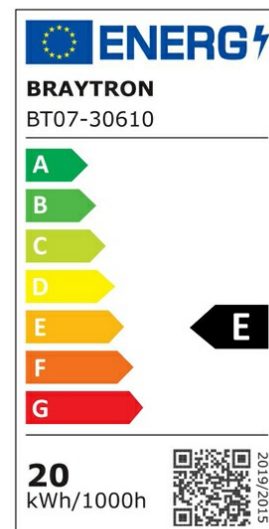

Braytron

PRODUCT DATASHEET

MODEL NO BT07-30610

DESCRIPTION BRY-PROLINE-IPG-M-20W-4000K-IP65-WATERPROOF LIGHT

Luminare is intended to use in outdoor applications
Connection: Up to 8 pcs linkable

BRAYTRON SRL

Bulavardul iuliu maniu, Nr.616, Sector 6, 061129, Bucuresti-ROMANIA

info@braytron.com

www.braytron.com

Page 1-2

General Characteristics

Model No	:	BT07-30610
Main Family	:	Outdoor Lighting
Sub Family	:	LED Waterproof Light
Type	:	Waterproof
Body Color	:	White
Lamp Shape	:	Non-Directional
Dimmable	:	Not-Dimmable
Light Source	:	LED
Warranty	:	2 years
Class	:	Class II
IP	:	IP65
IK	:	IK06

Electrical Characteristics

Lifetime	:	20000 h
Voltage	:	220-240V
Power Factor	:	>0,9
Material	:	PC
Working Temperature	:	-20 C+40 C
Frequency	:	50-60 Hz

Package Informations

N.W.	:	4,65 kgs
G.W.	:	6,35 kgs
PCS/CTN	:	20 pcs
Length	:	615 mm
Width	:	315 mm
Height	:	265 mm
EAN	:	5949097720260

Product Characteristics

Wattage	:	20 w
Color Temperature	:	4000K
Quse Lumen	:	2240 lm
Color Rendering Index (CRI)	:	>80
Energy Efficiency Level	:	E
Beam Angle	:	120° Degrees
Color Category	:	Natural White