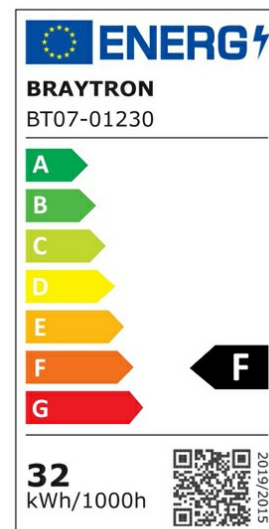

Braytron

PRODUCT DATASHEET

MODEL NO BT07-01230

DESCRIPTION BRY-PROLINE-IPG-S-32W-6500K-IP65-WATERPROOF LIGHT

Luminare is intended to use in outdoor applications

BRAYTRON SRL

Bulavardul iuliu maniu, Nr.616, Sector 6, 061129, Bucuresti-ROMANIA

info@braytron.com

www.braytron.com