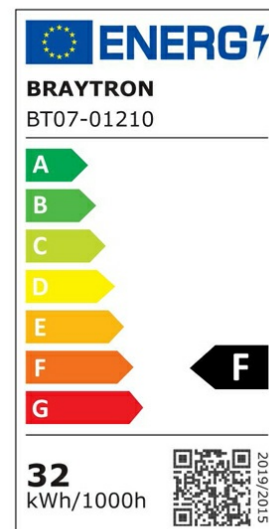

Braytron

PRODUCT DATASHEET

MODEL NO BT07-01210

DESCRIPTION BRY-PROLINE-IPG-S-32W-4000K-IP65-WATERPROOF LIGHT

Luminare is intended to use in outdoor applications

BRAYTRON SRL

Bulavardul iuliu maniu, Nr.616, Sector 6, 061129, Bucuresti-ROMANIA

info@braytron.com

www.braytron.com