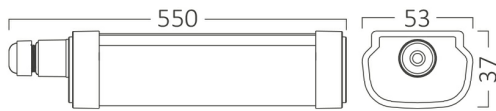

Braytron

PRODUCT DATASHEET

MODEL NO BT07-00630

DESCRIPTION BRY-PROLINE-IPG-S-16W-6500K-IP65-WATERPROOF LIGHT

Luminare is intended to use in outdoor applications

BRAYTRON SRL

Bulavardul iuliu maniu, Nr.616, Sector 6, 061129, Bucuresti-ROMANIA

Electrical Characteristics

Lifetime	:	20000 h
Voltage	:	220-240V
Power Factor	:	>0,5
Material	:	PC
Working Temperature	:	-20 C+40 C
Frequency	:	50-60 Hz

Package Informations

N.W.	:	3,30 kgs
G.W.	:	4,60 kgs
PCS/CTN	:	20 pcs
Length	:	565 mm
Width	:	260 mm
Height	:	230 mm
EAN	:	5949097720192

Product Characteristics

Wattage	:	16 w
Color Temperature	:	6500K
Quse Lumen	:	1600 lm
Color Rendering Index (CRI)	:	>80
Energy Efficiency Level	:	F
Beam Angle	:	120° Degrees
Color Category	:	Cool White

Dimensions & Weight

P. Length	:	550 mm
P. Width	:	53 mm
P. Height	:	37 mm
Weight	:	165 gr