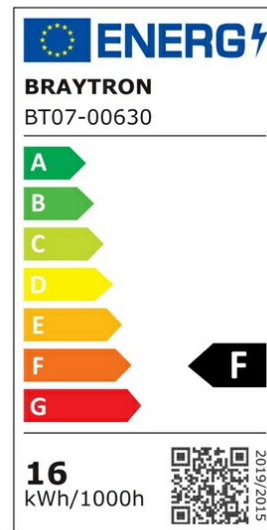

Braytron

PRODUCT DATASHEET

MODEL NO BT07-00630

DESCRIPTION BRY-PROLINE-IPG-S-16W-6500K-IP65-WATERPROOF LIGHT

Luminare is intended to use in outdoor applications

BRAYTRON SRL

Bulavardul iuliu maniu, Nr.616, Sector 6, 061129, Bucuresti-ROMANIA

info@braytron.com

www.braytron.com

General Characteristics

Model No	:	BT07-00630
Main Family	:	Outdoor Lighting
Sub Family	:	LED Waterproof Light
Type	:	Waterproof
Body Color	:	White
Lamp Shape	:	Non-Directional
Dimmable	:	Not-Dimmable
Light Source	:	LED
Warranty	:	2 years
Class	:	Class II
IP	:	IP65
IK	:	IK06

Electrical Characteristics

Lifetime	:	20000 h
Voltage	:	220-240V
Power Factor	:	>0,5
Material	:	PC
Working Temperature	:	-20 C+40 C
Frequency	:	50-60 Hz

Package Informations

N.W.	:	3,30 kgs
G.W.	:	4,60 kgs
PCS/CTN	:	20 pcs
Length	:	565 mm
Width	:	260 mm
Height	:	230 mm
EAN	:	5949097720192

Product Characteristics

Wattage	:	16 w
Color Temperature	:	6500K
Quse Lumen	:	1600 lm
Color Rendering Index (CRI)	:	>80
Energy Efficiency Level	:	F
Beam Angle	:	120° Degrees
Color Category	:	Cool White