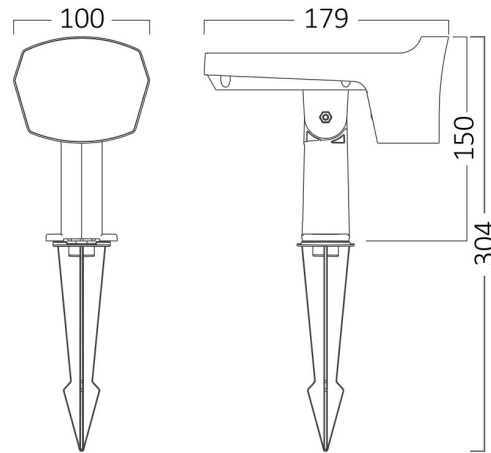

## PRODUCT DATASHEET

MODEL NO	BG36-00592
DESCRIPTION	BRY-SPIKE-12W-GRY-RGB-IP65-SPIKE LIGHT

Luminare is intended to use in outdoor applications

### General Characteristics

Model No	:	BG36-00592
Main Family	:	Outdoor Lighting
Sub Family	:	Spike Light
Type	:	Solar Spike Light
Body Color	:	Grey
Lamp Shape	:	N/A
Dimmable	:	Step Dim
Light Source	:	LED
Warranty	:	2 years(1 year for battery)
Class	:	Class III
IP	:	IP65
IK	:	IK06

### Dimensions & Weight

P. Length	:	179 mm
P. Width	:	100 mm
P. Height	:	304 mm
Weight	:	428 gr

### Package Informations

N.W.	:	8,56 kgs
G.W.	:	10,60 kgs
PCS/CTN	:	20 pcs
Length	:	545 mm
Width	:	380 mm
Height	:	215 mm
EAN	:	5949097739293