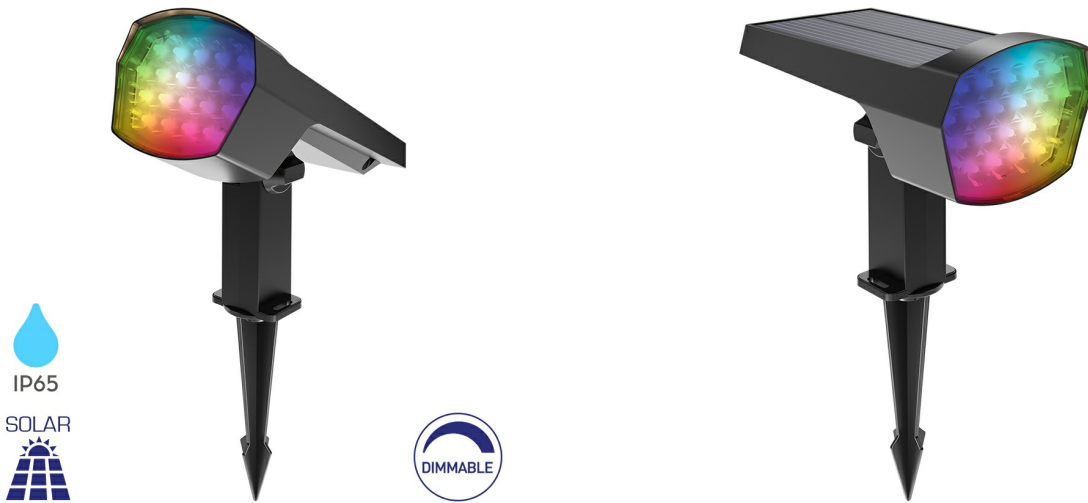

## PRODUCT DATASHEET

MODEL NO	BG36-00592
DESCRIPTION	BRY-SPIKE-12W-GRY-RGB-IP65-SPIKE LIGHT

Luminare is intended to use in outdoor applications

### General Characteristics

Model No	:	BG36-00592
Main Family	:	Outdoor Lighting
Sub Family	:	Spike Light
Type	:	Solar Spike Light
Body Color	:	Grey
Lamp Shape	:	N/A
Dimmable	:	Step Dim
Light Source	:	LED
Warranty	:	2 years(1 year for battery)
Class	:	Class III
IP	:	IP65
IK	:	IK06

### Electrical Characteristics

Lifetime	:	20000 h (For LED)
Voltage	:	Solar Panel Energy
Material	:	PC
Working Temperature	:	-20 C+40 C
Working Time	:	15-18 h
Frequency	:	50-60 Hz

### Dimensions & Weight

P. Length	:	179 mm
P. Width	:	100 mm
P. Height	:	304 mm
Weight	:	428 gr