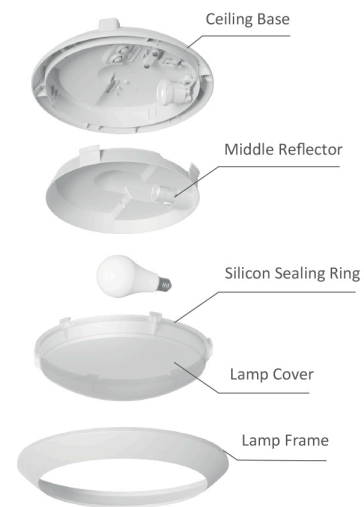

Braytron

TECHNICAL DATA SHEET

MODEL	BG37-30710
DESCRIPTION	BRY-NAPOLI-D270-1xE27-PC-SNS-WHT-IP65-CEILING LIGHT

BRAYTRON SRL

MUNICIPIUL BUCUREȘTI, SECTOR 6, BLD. IULIU MANIU, NR.616, CORP B, ET.1,BUCUREȘTI, Sector 6(RO)
info@braytron.com
www.braytron.com

General Characteristics

Model No	:	BG37-30710
Main Family	:	Outdoor Lighting
Sub Family	:	Ceiling Light
Type	:	Ceiling Light
Body Color	:	White
Socket	:	E27
Warranty	:	5 Years
Class	:	CLASS II
IP	:	IP65

Dimensions & Weight

Diameter	:	265 mm
P. Height	:	90 mm
Weight	:	525 gr

Sensor Informations

Sensor Type	:	Microwave
Detection Distance	:	≤5 mt
Installation Height	:	2-3 mt
Time Delay	:	20 Sec.-10 Min.
Lux	:	10-1000 lux