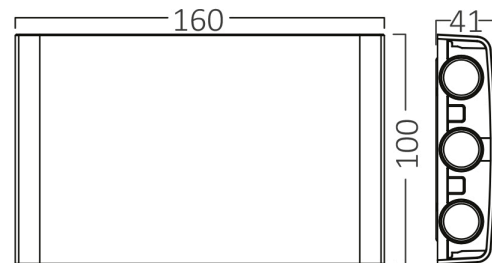

Braytron

TECHNICAL DATA SHEET

MODEL	BG38-03382
DESCRIPTION	BRY-VECTOR-B-WL-GRY-6x1W-3IN1-IP65-WALL LIGHT

BRAYTRON SRL

MUNICIPIUL BUCUREȘTI, SECTOR 6, BLD. IULIU MANIU, NR.616, CORP B, ET.1,BUCUREȘTI, Sector 6(RO)
info@braytron.com
www.braytron.com

General Characteristics

Model No	:	BG38-03382
Main Family	:	Outdoor Lighting
Sub Family	:	LED Wall Light
Type	:	Wall
Body Color	:	Dark Grey
Lamp Shape	:	Non-Directional
Dimmable	:	Not-Dimmable
Light Source	:	LED
Warranty	:	2 Years
Class	:	CLASS II
IP	:	IP65

Product Characteristics

Max. wattage	:	6×1 w
Color Temperature	:	3IN1
Quse Lumen	:	480
Color Rendering Index (CRI)	:	≥80
Energy Efficiency Level	:	G
Beam Angle	:	60°

Electrical Characteristics

Lifetime	:	20000 h
Voltage	:	220-240V 50/60Hz
Power Factor	:	>0,5
Material	:	PC+PC
Working Temperature	:	-20°C ~ +40°C

Dimensions & Weight

P. Length	:	160 mm
P. Width	:	100 mm
P. Height	:	41 mm
Weight	:	270 gr

Package Informations

N.W.	:	5,4 kgs
G.W.	:	6,6 kgs
PCS/CTN	:	20
Length	:	44,5 cm
Width	:	25,3 cm
Height	:	18,8 cm
EAN	:	5949097734410