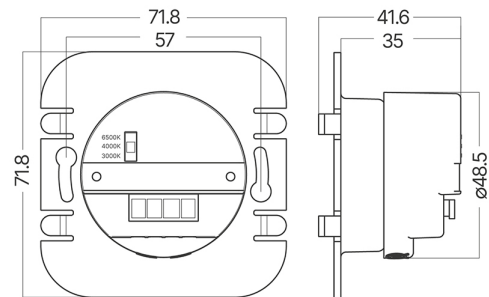

BRAYTRON SRL

MUNICIPIUL BUCUREȘTI, SECTOR 6, BLD. IULIU MANIU, NR.616, CORP B, ET.1,BUCUREȘTI,Sector 6(RO)
info@braytron.com
www.braytron.com