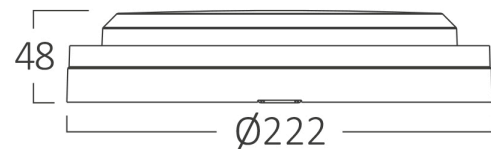

Braytron

TECHNICAL DATA SHEET

MODEL	BC18-30781
DESCRIPTION	BRY-BULKHEAD-18W-RND-BLC-SNS-3IN1-IP65-LED BULKHEA

BRAYTRON SRL

MUNICIPIUL BUCUREȘTI, SECTOR 6, BLD. IULIU MANIU, NR.616, CORP B, ET.1,BUCUREȘTI,Sector 6(RO)
info@braytron.com
www.braytron.com

General Characteristics

Model No	:	BC18-30781
Main Family	:	Outdoor Lighting
Sub Family	:	LED Bulkhead
Type	:	Bulkhead
Body Color	:	Black
Lamp Shape	:	Non-Directional
Dimmable	:	Not-Dimmable
Light Source	:	LED
Warranty	:	2 Years
Class	:	CLASS II
IP	:	IP65

Dimensions & Weight

Diameter	:	222 mm
P. Height	:	48 mm
Weight	:	360 gr

Sensor Informations

Sensor Type	:	Microwave
Detection Distance	:	≤5 mt
Installation Height	:	2-3 mt
Time Delay	:	120sec
Lux	:	10 lux

Package Informations

N.W.	:	3,6 kgs
G.W.	:	4,95 kgs
PCS/CTN	:	10
Length	:	54 cm
Width	:	25 cm
Height	:	25 cm
EAN	:	5949097741890

BRAYTRON SRL

MUNICIPIUL BUCUREȘTI, SECTOR 6, BLD. IULIU MANIU, NR.616, CORP B, ET.1,BUCUREȘTI, Sector 6(RO)
info@braytron.com
www.braytron.com