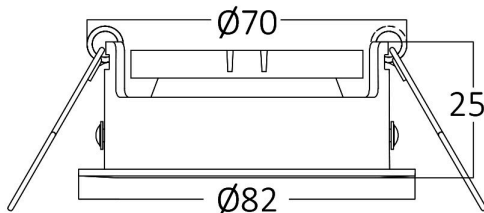

Braytron

TECHNICAL DATA SHEET

MODEL	BH03-02014
DESCRIPTION	BRY-MITTO-AR-RND-NCK-SPOTLIGHT

BRAYTRON SRL

MUNICIPIUL BUCUREȘTI, SECTOR 6, BLD. IULIU MANIU, NR.616, CORP B, ET.1,BUCUREȘTI,Sector 6(RO)
info@braytron.com
www.braytron.com