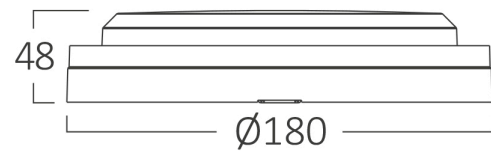

Braytron

TECHNICAL DATA SHEET

MODEL

BC18-00681

DESCRIPTION

BRY-BULKHEAD-12W-RND-BLC-3IN1-IP65-LED BULKHEAD

BRAYTRON SRL

MUNICIPIUL BUCUREȘTI, SECTOR 6, BLD. IULIU MANIU, NR.616, CORP B, ET.1,BUCUREȘTI,Sector 6(RO)
info@braytron.com
www.braytron.com