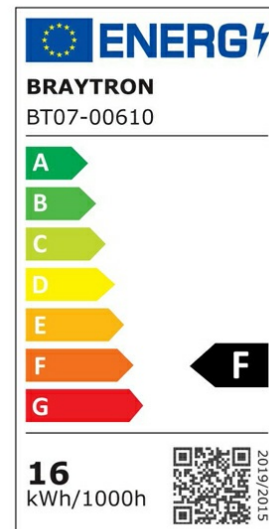

PRODUCT DATASHEET

MODEL NO BT07-00610

DESCRIPTION BRY-PROLINE-IPG-S-16W-4000K-IP65-WATERPROOF LIGHT

Luminare is intended to use in outdoor applications

General Characteristics

Model No	:	BT07-00610
Main Family	:	Outdoor Lighting
Sub Family	:	LED Waterproof Light
Type	:	Waterproof
Body Color	:	White
Lamp Shape	:	Non-Directional
Dimmable	:	Not-Dimmable
Light Source	:	LED
Warranty	:	2 years
Class	:	Class II
IP	:	IP65
IK	:	IK06

Electrical Characteristics

Lifetime	:	20000 h
Voltage	:	220-240V
Power Factor	:	>0,5
Material	:	PC
Working Temperature	:	-20 C+40 C
Frequency	:	50-60 Hz

Package Informations

N.W.	:	3,30 kgs
G.W.	:	4,60 kgs
PCS/CTN	:	20 pcs
Length	:	565 mm
Width	:	260 mm
Height	:	230 mm
EAN	:	5949097720185

Product Characteristics

Wattage	:	16 w
Color Temperature	:	4000K
Quse Lumen	:	1600 lm
Color Rendering Index (CRI)	:	>80
Energy Efficiency Level	:	F
Beam Angle	:	120° Degrees
Color Category	:	Natural White

Dimensions & Weight

P. Length	:	550 mm
P. Width	:	53 mm
P. Height	:	37 mm
Weight	:	165 gr