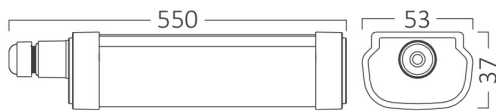

PRODUCT DATASHEET

MODEL NO BT07-00610

DESCRIPTION BRY-PROLINE-IPG-S-16W-4000K-IP65-WATERPROOF LIGHT

Luminare is intended to use in outdoor applications

General Characteristics

Model No	:	BT07-00610
Main Family	:	Outdoor Lighting
Sub Family	:	LED Waterproof Light
Type	:	Waterproof
Body Color	:	White
Lamp Shape	:	Non-Directional
Dimmable	:	Not-Dimmable
Light Source	:	LED
Warranty	:	2 years
Class	:	Class II
IP	:	IP65
IK	:	IK06

Electrical Characteristics

Lifetime	:	20000 h
Voltage	:	220-240V
Power Factor	:	>0,5
Material	:	PC
Working Temperature	:	-20 C+40 C
Frequency	:	50-60 Hz

Package Informations

N.W.	:	3,30 kgs
G.W.	:	4,60 kgs
PCS/CTN	:	20 pcs
Length	:	565 mm
Width	:	260 mm
Height	:	230 mm
EAN	:	5949097720185

Product Characteristics

Wattage	:	16 w
Color Temperature	:	4000K
Quse Lumen	:	1600 lm
Color Rendering Index (CRI)	:	>80
Energy Efficiency Level	:	F
Beam Angle	:	120° Degrees
Color Category	:	Natural White

Dimensions & Weight

P. Length	:	550 mm
P. Width	:	53 mm
P. Height	:	37 mm
Weight	:	165 gr