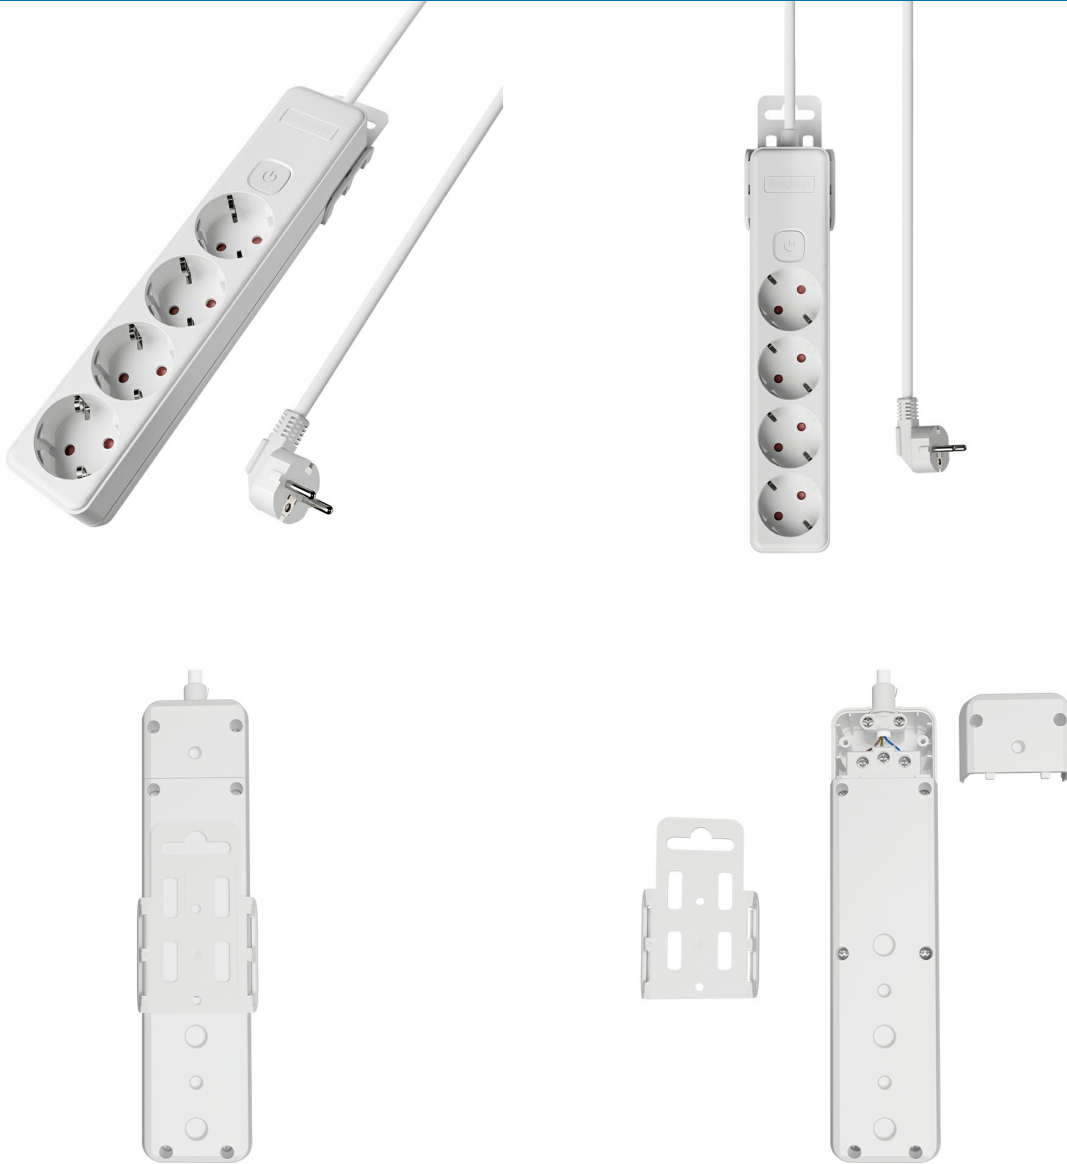

## PRODUCT DATASHEET

MODEL NO BY72-00243

DESCRIPTION BRY-XLINE-4WAY-EU-SWC-3x1,5mm2-3M-EXT.SOCKET

### General Characteristics

Model No	:	BY72-00243
Main Family	:	Electrical
Sub Family	:	Extension Cord
Type	:	Socket
Body Color	:	White
Lamp Shape	:	N/A
Light Source	:	N/A
Socket	:	4 Way
Warranty	:	3 years
IP	:	IP20
Cable Length	:	3 mt

### Electrical Characteristics

Voltage	:	220-240V
Material	:	PP
Frequency	:	50-60 Hz
Current	:	16 A
Type of Cable	:	H05VV-F3G1,50

### Dimensions & Weight

Weight	:	538 gr
--------	---	--------