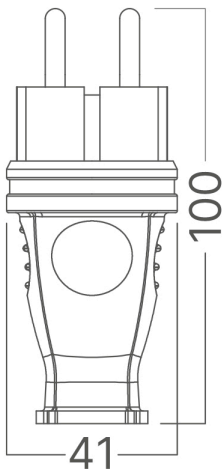

Braytron

TECHNICAL DATA SHEET

MODEL

BY74-00111

DESCRIPTION

BRY-IPLINE-TPM01-TPE-IP44-MALE PLUG

BRAYTRON SRL

MUNICIPIUL BUCUREȘTI, SECTOR 6, BLD. IULIU MANIU, NR.616, CORP B, ET.1,BUCUREȘTI,Sector 6(RO)

info@braytron.com

www.braytron.com

General Characteristics

Model No	:	BY74-00111
Main Family	:	Electrical
Sub Family	:	Extension Cord
Type	:	Plug
Body Color	:	Black
Warranty	:	2 Years
Class	:	CLASS I
IP	:	IP44

Product Characteristics

Max. wattage	:	Max.3600 w
--------------	---	------------

Electrical Characteristics

Voltage	:	220-240V 50/60Hz
Material	:	TPE-Copper
Working Temperature	:	-20°C ~ +40°C

Package Informations

PCS/CTN	:	200
Length	:	67,5 cm
Width	:	28,5 cm
Height	:	29,5 cm
EAN	:	5949097751127