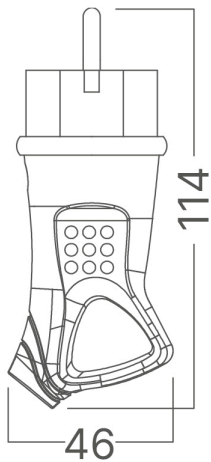

Braytron

TECHNICAL DATA SHEET

MODEL	BY74-00112
DESCRIPTION	BRY-IPLINE-TPM02-TPE-HANDLE-IP44-MALE PLUG

BRAYTRON SRL

MUNICIPIUL BUCUREȘTI, SECTOR 6, BLD. IULIU MANIU, NR.616, CORP B, ET.1,BUCUREȘTI,Sector 6(RO)
info@braytron.com
www.braytron.com

General Characteristics

Model No	:	BY74-00112
Main Family	:	Electrical
Sub Family	:	Extension Cord
Type	:	Plug
Body Color	:	Black
Warranty	:	2 Years
Class	:	CLASS I
IP	:	IP44

Product Characteristics

Max. wattage	:	Max.3600 w
--------------	---	------------

Electrical Characteristics

Voltage	:	220-240V 50/60Hz
Material	:	TPE-Copper
Working Temperature	:	-20°C ~ +40°C

Package Informations

PCS/CTN	:	200
Length	:	67,5 cm
Width	:	28,5 cm
Height	:	29,5 cm
EAN	:	5949097751134