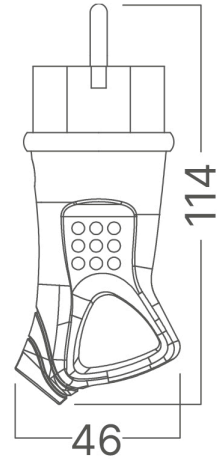

Braytron

TECHNICAL DATA SHEET

MODEL	BY74-00112
DESCRIPTION	BRY-IPLINE-TPM02-TPE-HANDLE-IP44-MALE PLUG

BRAYTRON SRL

MUNICIPIUL BUCUREȘTI, SECTOR 6, BLD. IULIU MANIU, NR.616, CORP B, ET.1,BUCUREȘTI,Sector 6(RO)
info@braytron.com
www.braytron.com

General Characteristics

Model No	:	BY74-00112
Main Family	:	Electrical
Sub Family	:	Extension Cord
Type	:	Plug
Body Color	:	Black
Warranty	:	2 Years
Class	:	CLASS I
IP	:	IP44

Product Characteristics

Max. wattage	:	Max.3600 w
--------------	---	------------

Electrical Characteristics

Voltage	:	220-240V 50/60Hz
Material	:	TPE-Copper
Working Temperature	:	-20°C ~ +40°C

Package Informations

PCS/CTN	:	200
Length	:	67,5 cm
Width	:	28,5 cm
Height	:	29,5 cm
EAN	:	5949097751134