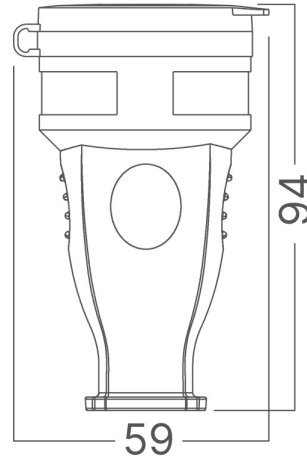

Braytron

TECHNICAL DATA SHEET

MODEL

BY74-00101

DESCRIPTION

BRY-IPLINE-TPF01-W/COVER-TPE-IP44-FEMALE SOCKET

BRAYTRON SRL

MUNICIPIUL BUCUREȘTI, SECTOR 6, BLD. IULIU MANIU, NR.616, CORP B, ET.1,BUCUREȘTI, Sector 6(RO)

info@braytron.com

www.braytron.com

General Characteristics

Model No	:	BY74-00101
Main Family	:	Electrical
Sub Family	:	Extension Cord
Type	:	Socket
Body Color	:	Black
Warranty	:	2 Years
Class	:	CLASS I
IP	:	IP44

Product Characteristics

Max. wattage	:	Max.3600 w
--------------	---	------------

Electrical Characteristics

Voltage	:	220-240V 50/60Hz
Material	:	TPE-Copper
Working Temperature	:	-20°C ~ +40°C

Package Informations

PCS/CTN	:	200
Length	:	52 cm
Width	:	27 cm
Height	:	44,5 cm
EAN	:	5949097751103