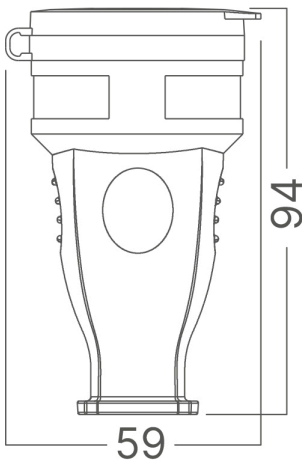

Braytron

TECHNICAL DATA SHEET

MODEL

BY74-00101

DESCRIPTION

BRY-IPLINE-TPF01-W/COVER-TPE-IP44-FEMALE SOCKET

BRAYTRON SRL

MUNICIPIUL BUCUREȘTI, SECTOR 6, BLD. IULIU MANIU, NR.616, CORP B, ET.1,BUCUREȘTI, Sector 6(RO)

info@braytron.com

www.braytron.com

General Characteristics

Model No	:	BY74-00101
Main Family	:	Electrical
Sub Family	:	Extension Cord
Type	:	Socket
Body Color	:	Black
Warranty	:	2 Years
Class	:	CLASS I
IP	:	IP44

Product Characteristics

Max. wattage	:	Max.3600 w
--------------	---	------------

Electrical Characteristics

Voltage	:	220-240V 50/60Hz
Material	:	TPE-Copper
Working Temperature	:	-20°C ~ +40°C

Package Informations

PCS/CTN	:	200
Length	:	52 cm
Width	:	27 cm
Height	:	44,5 cm
EAN	:	5949097751103