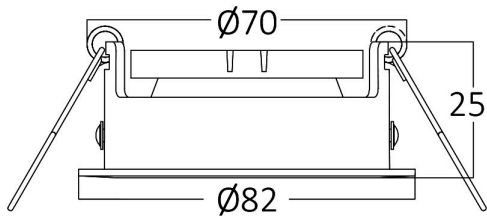

Braytron

TECHNICAL DATA SHEET

MODEL	BH03-02010
DESCRIPTION	BRY-MITTO-AR-RND-WHT-SPOTLIGHT

BRAYTRON SRL

MUNICIPIUL BUCUREȘTI, SECTOR 6, BLD. IULIU MANIU, NR.616, CORP B, ET.1,BUCUREȘTI, Sector 6(RO)
info@braytron.com
www.braytron.com