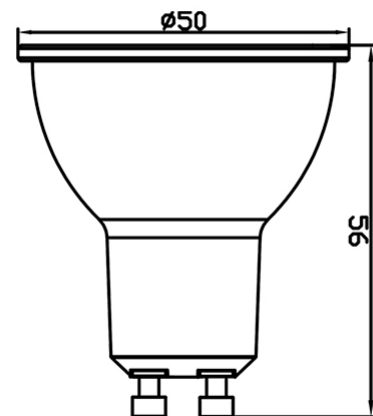

Braytron

TECHNICAL DATA SHEET

MODEL	BA24-00751
DESCRIPTION	BRY-ADVANCE-7W-GU10-110D-4000K-LED BULB

BRAYTRON SRL

MUNICIPIUL BUCUREȘTI, SECTOR 6, BLD. IULIU MANIU, NR.616, CORP B, ET.1,BUCUREȘTI,Sector 6(RO)
info@braytron.com
www.braytron.com

General Characteristics

Model No	:	BA24-00751
Main Family	:	Bulbs & Tubes
Sub Family	:	GU10 Bulbs
Type	:	GU10
Body Color	:	White
Lamp Shape	:	Non-Directional
Dimmable	:	Not-Dimmable
Light Source	:	LED
Socket	:	GU10
Warranty	:	2 Years

Product Characteristics

Wattage	:	7
Color Temperature	:	4000K
Quse Lumen	:	580
Energy Efficiency Level	:	G
Beam Angle	:	110°
Equivalent	:	70 W

Electrical Characteristics

Lifetime	:	15000 h
Voltage	:	220-240V 50/60Hz
Material	:	PA+PC
Working Temperature	:	-20°C ~ +40°C

Dimensions & Weight

Diameter	:	50 mm
P. Height	:	56 mm
Weight	:	29 gr

Package Informations

N.W.	:	2,9 kgs
G.W.	:	4,5 kgs
PCS/CTN	:	100
Length	:	54 cm
Width	:	28 cm
Height	:	14,8 cm
EAN	:	5949097707100

BRAYTRON SRL