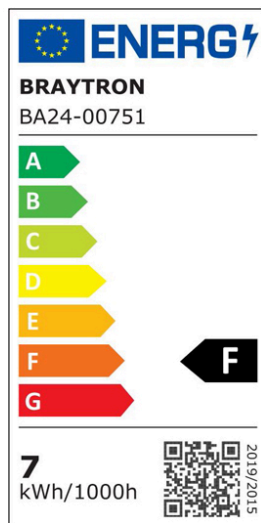

Braytron

TECHNICAL DATA SHEET

MODEL	BA24-00751
DESCRIPTION	BRY-ADVANCE-7W-GU10-110D-4000K-LED BULB

BRAYTRON SRL

MUNICIPIUL BUCUREȘTI, SECTOR 6, BLD. IULIU MANIU, NR.616, CORP B, ET.1,BUCUREȘTI,Sector 6(RO)
info@braytron.com
www.braytron.com

General Characteristics

Model No	:	BA24-00751
Main Family	:	Bulbs & Tubes
Sub Family	:	GU10 Bulbs
Type	:	GU10
Body Color	:	White
Lamp Shape	:	Non-Directional
Dimmable	:	Not-Dimmable
Light Source	:	LED
Socket	:	GU10
Warranty	:	2 Years

Product Characteristics

Wattage	:	7
Color Temperature	:	4000K
Quse Lumen	:	580
Energy Efficiency Level	:	G
Beam Angle	:	110°
Equivalent	:	70 W

Electrical Characteristics

Lifetime	:	15000 h
Voltage	:	220-240V 50/60Hz
Material	:	PA+PC
Working Temperature	:	-20°C ~ +40°C

Dimensions & Weight

Diameter	:	50 mm
P. Height	:	56 mm
Weight	:	29 gr

Package Informations

N.W.	:	2,9 kgs
G.W.	:	4,5 kgs
PCS/CTN	:	100
Length	:	54 cm
Width	:	28 cm
Height	:	14,8 cm
EAN	:	5949097707100

BRAYTRON SRL