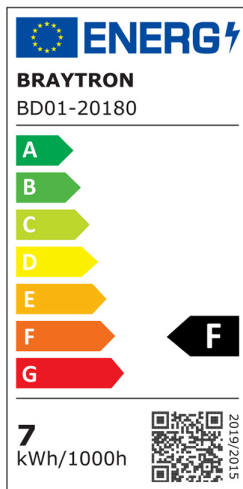

Braytron

TECHNICAL DATA SHEET

MODEL	BD01-20180
DESCRIPTION	BRY-G6 D85-6.5W-RND-WHT/WHT-3IN1-IP20-LED SPOTLIGHT

3 CCT

BRAYTRON SRL

MUNICIPIUL BUCUREȘTI, SECTOR 6, BLD. IULIU MANIU, NR.616, CORP B, ET.1,BUCUREȘTI, Sector 6(RO)
info@braytron.com
www.braytron.com

General Characteristics

Model No	:	BD01-20180
Main Family	:	Indoor Lighting
Sub Family	:	LED Spotlight
Type	:	Spotlight
Body Color	:	White-White
Lamp Shape	:	Directional
Dimmable	:	Not-Dimmable
Light Source	:	LED
Warranty	:	3 Years
Class	:	CLASS II
IP	:	IP20

Product Characteristics

Wattage	:	6.5
Color Temperature	:	3IN1
Quse Lumen	:	630
Color Rendering Index (CRI)	:	≥90
Energy Efficiency Level	:	F
Beam Angle	:	45°

Electrical Characteristics

Lifetime	:	25000 h
Voltage	:	220-240V 50/60Hz
Power Factor	:	>0,5
Material	:	PA+PC
Working Temperature	:	-20°C ~ +40°C

Dimensions & Weight

Diameter	:	85 mm
P. Height	:	30 mm
Cutout	:	68 mm
Weight	:	64 gr

Package Informations

N.W.	:	3,8 kgs
G.W.	:	5,7 kgs
PCS/CTN	:	60
Length	:	47 cm
Width	:	27 cm
Height	:	20 cm
EAN	:	5949097748455