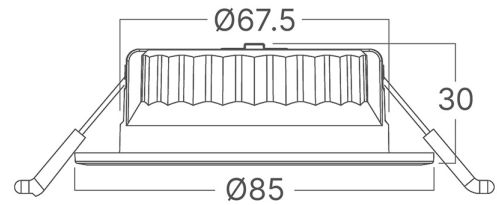

Braytron

TECHNICAL DATA SHEET

MODEL	BD01-20180
DESCRIPTION	BRY-G6 D85-6.5W-RND-WHT/WHT-3IN1-IP20-LED SPOTLIGHT

3 CCT

BRAYTRON SRL

MUNICIPIUL BUCUREȘTI, SECTOR 6, BLD. IULIU MANIU, NR.616, CORP B, ET.1,BUCUREȘTI, Sector 6(RO)
info@braytron.com
www.braytron.com

General Characteristics

Model No	:	BD01-20180
Main Family	:	Indoor Lighting
Sub Family	:	LED Spotlight
Type	:	Spotlight
Body Color	:	White-White
Lamp Shape	:	Directional
Dimmable	:	Not-Dimmable
Light Source	:	LED
Warranty	:	3 Years
Class	:	CLASS II
IP	:	IP20

Product Characteristics

Wattage	:	6.5
Color Temperature	:	3IN1
Quse Lumen	:	630
Color Rendering Index (CRI)	:	≥90
Energy Efficiency Level	:	F
Beam Angle	:	45°

Electrical Characteristics

Lifetime	:	25000 h
Voltage	:	220-240V 50/60Hz
Power Factor	:	>0,5
Material	:	PA+PC
Working Temperature	:	-20°C ~ +40°C

Dimensions & Weight

Diameter	:	85 mm
P. Height	:	30 mm
Cutout	:	68 mm
Weight	:	64 gr

Package Informations

N.W.	:	3,8 kgs
G.W.	:	5,7 kgs
PCS/CTN	:	60
Length	:	47 cm
Width	:	27 cm
Height	:	20 cm
EAN	:	5949097748455