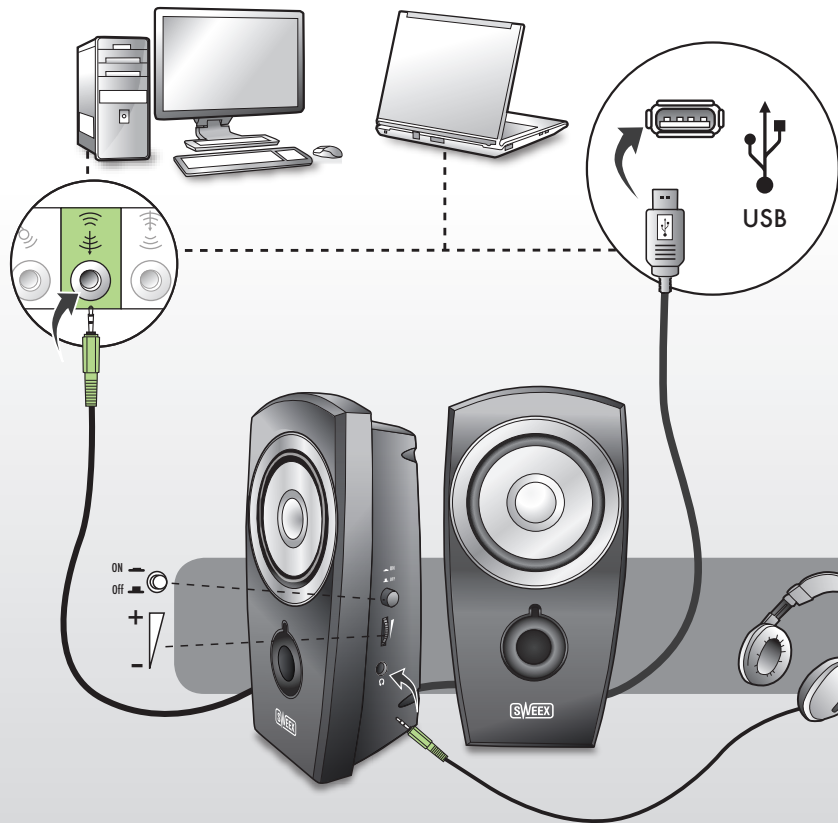

SP040  
SP041

2.0 Speaker Set USB

1x

1x

Please visit our website for CE declaration: [www.sweex.com](http://www.sweex.com)

[facebook.com/sweexeurope](https://facebook.com/sweexeurope)

[twitter.com/sweexeurope](https://twitter.com/sweexeurope)