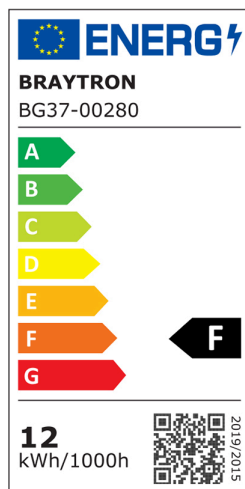

Braytron

TECHNICAL DATA SHEET

MODEL	BG37-00280
DESCRIPTION	BRY-PALERMO-M-RND-WHT-12W-3IN1-IP65-WALL LIGHT

BRAYTRON SRL

MUNICIPIUL BUCUREȘTI, SECTOR 6, BLD. IULIU MANIU, NR.616, CORP B, ET.1,BUCUREȘTI, Sector 6(RO)
info@braytron.com
www.braytron.com

General Characteristics

Model No	:	BG37-00280
Main Family	:	Outdoor Lighting
Sub Family	:	LED Wall Light
Type	:	Wall
Body Color	:	White
Lamp Shape	:	Non-Directional
Dimmable	:	Not-Dimmable
Light Source	:	LED
Warranty	:	2 Years
Class	:	CLASS II
IP	:	IP65

Product Characteristics

Wattage	:	12
Color Temperature	:	3IN1
Quse Lumen	:	1160
Color Rendering Index (CRI)	:	≥80
Energy Efficiency Level	:	F
Beam Angle	:	120°

Electrical Characteristics

Lifetime	:	20000 h
Voltage	:	220-240V 50/60Hz
Power Factor	:	>0,5
Material	:	ABS+PC
Working Temperature	:	-20°C ~ +40°C

Dimensions & Weight

Diameter	:	220 mm
P. Height	:	47 mm
Weight	:	340 gr

Package Informations

N.W.	:	6,8 kgs
G.W.	:	9,4 kgs
PCS/CTN	:	20
Length	:	47 cm
Width	:	30 cm
Height	:	48,5 cm
EAN	:	5949097737220