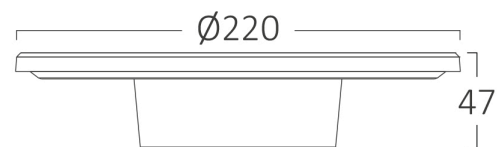

Braytron

TECHNICAL DATA SHEET

MODEL	BG37-00280
DESCRIPTION	BRY-PALERMO-M-RND-WHT-12W-3IN1-IP65-WALL LIGHT

BRAYTRON SRL

MUNICIPIUL BUCUREȘTI, SECTOR 6, BLD. IULIU MANIU, NR.616, CORP B, ET.1,BUCUREȘTI, Sector 6(RO)
info@braytron.com
www.braytron.com

General Characteristics

Model No	:	BG37-00280
Main Family	:	Outdoor Lighting
Sub Family	:	LED Wall Light
Type	:	Wall
Body Color	:	White
Lamp Shape	:	Non-Directional
Dimmable	:	Not-Dimmable
Light Source	:	LED
Warranty	:	2 Years
Class	:	CLASS II
IP	:	IP65

Dimensions & Weight

Diameter	:	220 mm
P. Height	:	47 mm
Weight	:	340 gr

Package Informations

N.W.	:	6,8 kgs
G.W.	:	9,4 kgs
PCS/CTN	:	20
Length	:	47 cm
Width	:	30 cm
Height	:	48,5 cm
EAN	:	5949097737220