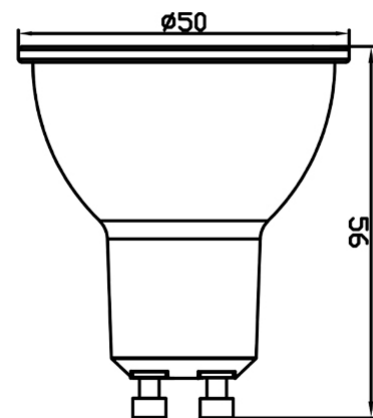

Braytron

TECHNICAL DATA SHEET

MODEL	BA24-00550
DESCRIPTION	BRY-ADVANCE-5W-GU10-110D-3000K-LED BULB

BRAYTRON SRL

MUNICIPIUL BUCUREȘTI, SECTOR 6, BLD. IULIU MANIU, NR.616, CORP B, ET.1,BUCUREȘTI,Sector 6(RO)
info@braytron.com
www.braytron.com

General Characteristics

Model No	:	BA24-00550
Main Family	:	Bulbs & Tubes
Sub Family	:	GU10 Bulbs
Type	:	GU10
Body Color	:	White
Lamp Shape	:	Non-Directional
Dimmable	:	Not-Dimmable
Light Source	:	LED
Socket	:	GU10
Warranty	:	2 Years

Product Characteristics

Wattage	:	5
Color Temperature	:	3000K
Quse Lumen	:	430
Energy Efficiency Level	:	F
Beam Angle	:	110°
Equivalent	:	50 w

Electrical Characteristics

Lifetime	:	15000 h
Voltage	:	220-240V 50/60Hz
Material	:	PA+PC
Working Temperature	:	-20°C ~ +40°C

Dimensions & Weight

Diameter	:	50 mm
P. Height	:	56 mm
Weight	:	24 gr

Package Informations

N.W.	:	2,4 kgs
G.W.	:	4 kgs
PCS/CTN	:	100
Length	:	54 cm
Width	:	28 cm
Height	:	14,8 cm
EAN	:	5949097700392

BRAYTRON SRL