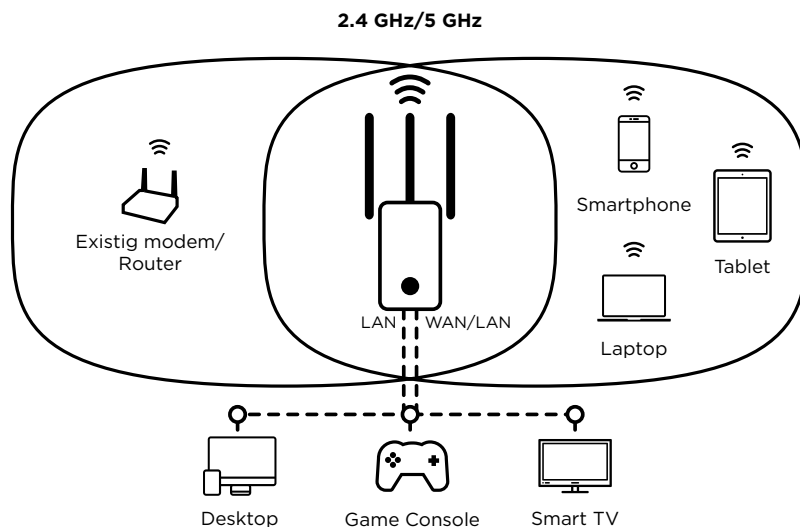

Hardware

Ethernet Ports	1x 10/100 Mbit/s LAN port (Auto MDI/MDIX) 1x 10/100 Mbit/s WAN/LAN port (Auto MDI/MDIX)
Buttons	Power On/Off, Operation mode selector (Repeater/Access Point/Router), Connect & Secure, Reset
LEDs	Power, 3x Wi-Fi Smart LEDs, WAN, LAN, Connect & Secure
Power	Internal, 100-240 V, 50/60 Hz, 0.3 A
Standards	IEEE 802.11ac/n/g/b/a, IEEE 802.3, IEEE 802.3u

Software

Configuration Wizards	Repeater, Router, Access Point
WAN Type	Dynamic IP, Static IP, PPPoE
DHCP	Auto, Server, Client
Management	Web User Interface, Time Settings, Configuration Backup/Restore, Firmware Upgrade
Internet Protocol	IPv4

Other specifications

Certification	CE
Package contents	Dual Band Repeater 750 Ethernet Cable Installation instructions Warranty Card
System requirements	Windows 7, 8, 8.1, 10, Mac OS X, Linux, Internet Browser
Environment	Operating Temperature: 0° C ~ +40 °C Storage Temperature: -10° C ~ +70 °C Operating Humidity: 10%~90% non-condensing Storage Humidity: 10%~90% non-condensing
Dimensions (W x D x H)	80 x 72 x 164 mm
Weight:	0.11 kg

EAN REPEATER 750: 8717185449679