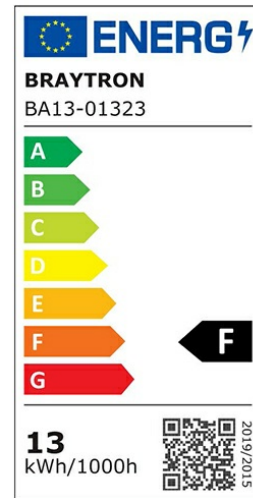

## PRODUCT DATASHEET

MODEL NO BA13-01323

DESCRIPTION BRY-ADVANCE-13W-E27-A65-6500K-LED BULB

### Electrical Characteristics

Lifetime (at 2.7 h/day)	:	15000 h
Voltage	:	220-240V
Power Factor	:	>0,5
Material	:	PBT
Working Temperature	:	-20°C + 40°C
Frequency	:	50-60 Hz

### Lamp Characteristics

Wattage	:	13 w
Color Temperature	:	6500K
Quse Lumen	:	1350 lm
Color Rendering Index (CRI)	:	>80
Energy Efficiency Level	:	F
Beam Angle	:	180° Degrees
Equivalent	:	90 w
Color Category	:	Cool White

### Lamp Dimensions & Weight

Diameter	:	65 mm
P. Height	:	130 mm
Weight	:	42 gr