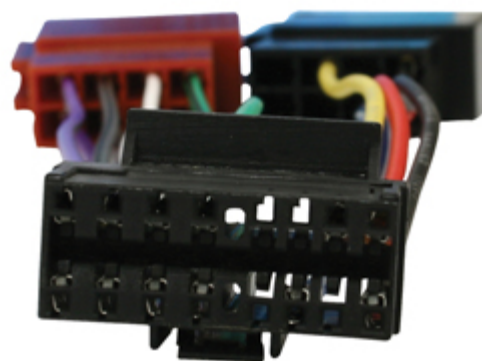

Iso cable car audio

General information

ISO CABLE
suitable for Pioneer (16 pin)

Specifications

Colour:	Various
Conductor:	CCA
Conductors:	12
Connector 1:	Radio Connector
Connector 2:	2x Car Connector
Connector Type:	Straight
Gold Plated:	No
Length:	0.15 m
Outer Material:	PVC
Packaging:	Header card
Signal:	Analogue
Type:	ISO Car Cable
Usage:	Car
Version:	Adapter Cable

Sales information

Order code: **ISO-PIONEER16P**
 Product description: Iso cable car audio
 Packaging: Bag
 Brand name: HQ

Quantity	LxWxH (mm)	Weight
1	100x20x255	45 gr.
100	165x350x465	4640 gr.
200	395x300x545	10790 gr.