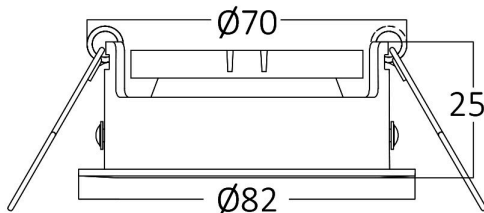

Braytron

TECHNICAL DATA SHEET

MODEL	BH03-02011
DESCRIPTION	BRY-MITTO-AR-RND-BLC-SPOTLIGHT

BRAYTRON SRL

MUNICIPIUL BUCUREȘTI, SECTOR 6, BLD. IULIU MANIU, NR.616, CORP B, ET.1,BUCUREȘTI, Sector 6(RO)
info@braytron.com
www.braytron.com