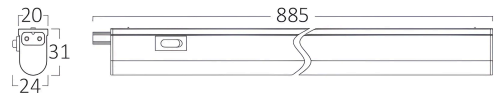

Braytron

TECHNICAL DATA SHEET

MODEL	BN11-01130
DESCRIPTION	BRY-LEDLINE-11W-RND-WHT-6500K-LED WALL LIGHT

BRAYTRON SRL

MUNICIPIUL BUCUREȘTI, SECTOR 6, BLD. IULIU MANIU, NR.616, CORP B, ET.1,BUCUREȘTI, Sector 6(RO)
info@braytron.com
www.braytron.com