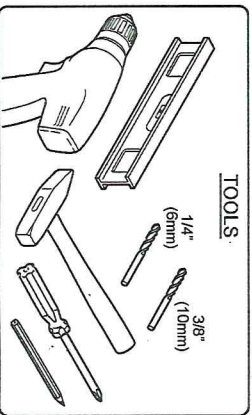

③

VESA
100x200
200x200

VESA
200x400

VESA
300x300
400x400

④

⑤

max.:35Kg/77Lb

UP TO VESA 400x400
INCLUDING VESA:
200x400, 300x300

TOOLS:

1/4" (6mm)
3/8" (10mm)

A		D		F		G		I		K		L	
B		C		E		H		J		L			
	X4		X4		X2		X4		X2		X4		X4

1

C

d

2